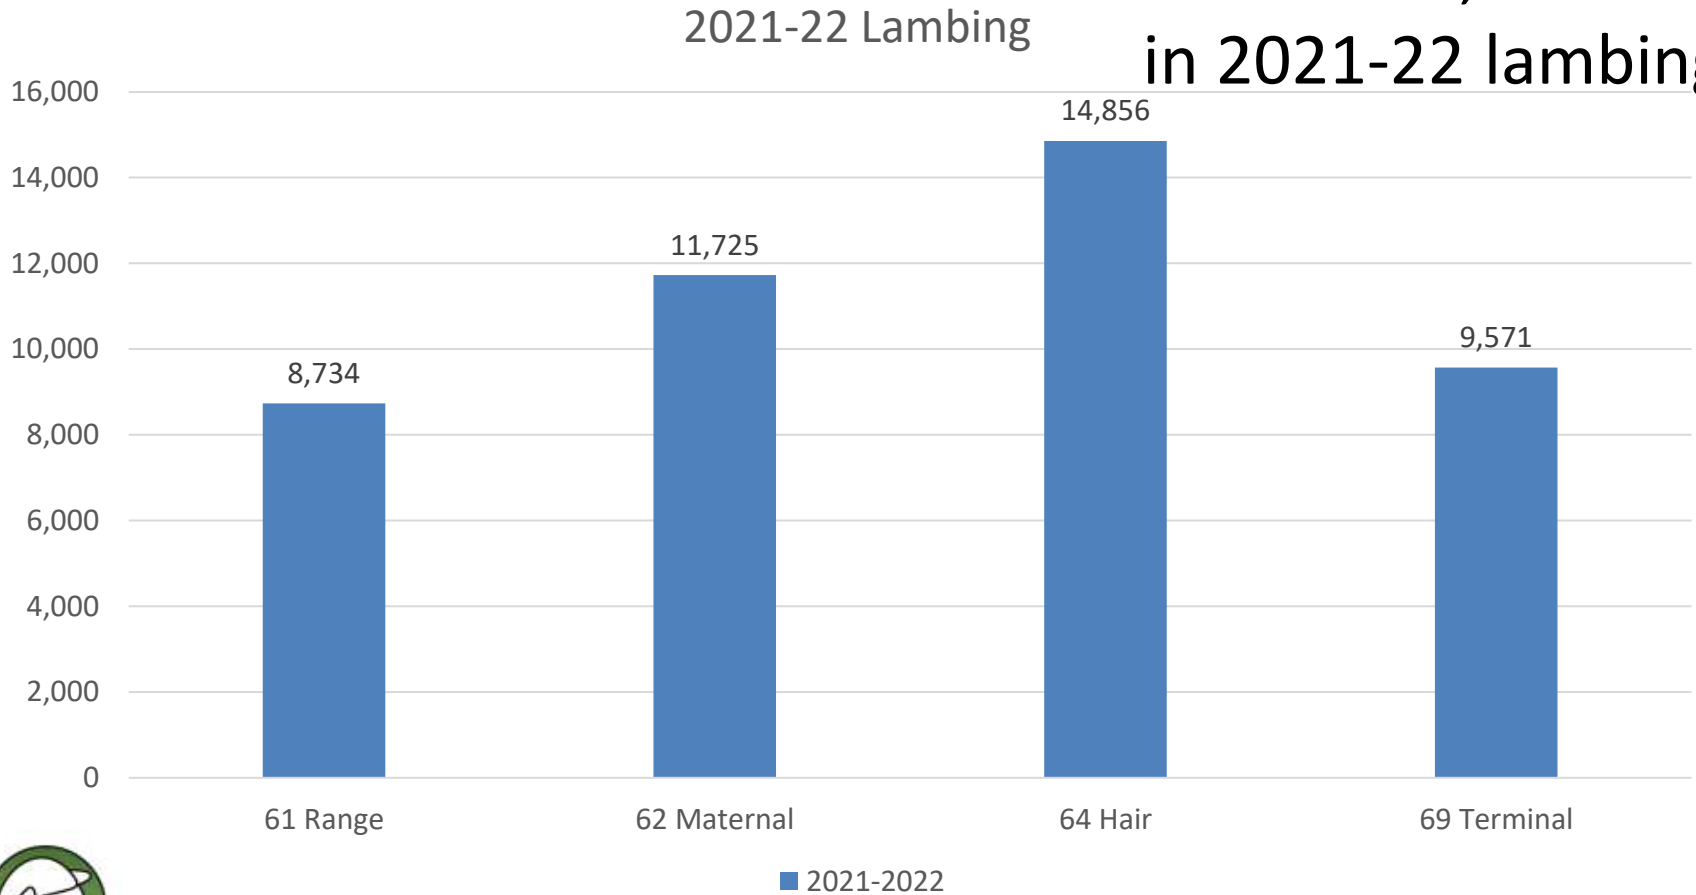

# 2022 Update

Total Database Counts

# 2022 Update

Total of 45,128 sheep  
in 2021-22 lambing