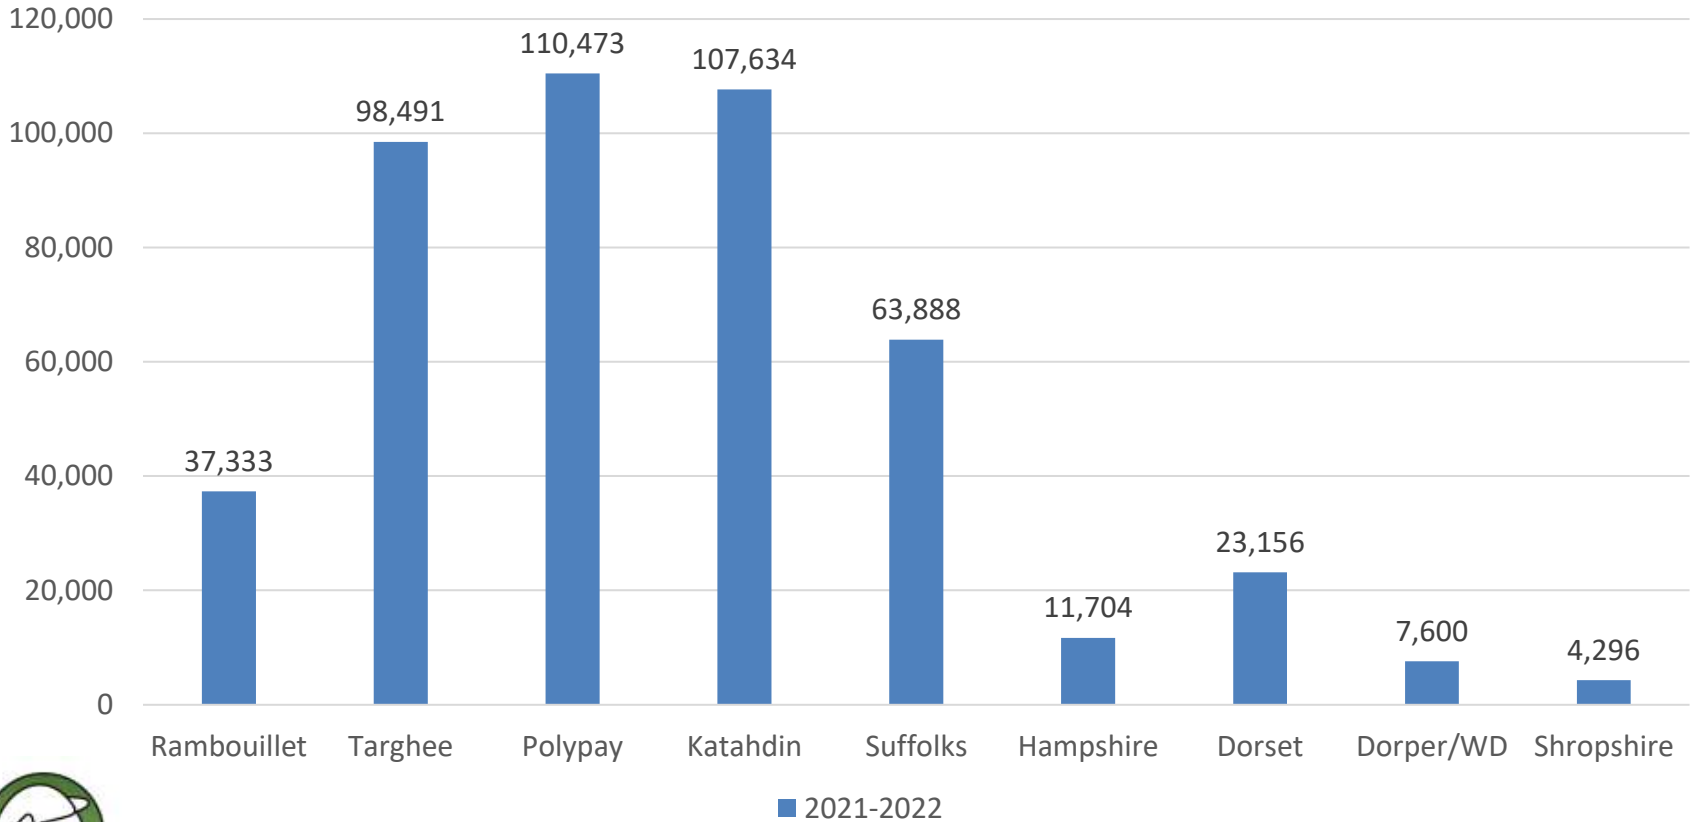

# 2023 Update

- Record-setting year for NSIP
  - Stats on breeds
  - New Technologies
  - Sales
  - Goals for 2023

America's  
GENETIC FOUNDATION  
FOR A PROFITABLE

Sheep  
INDUSTRY

# 2022 Update

Total Database Counts

# 2022 Update

Total of 45,128 sheep  
in 2021-22 lambing