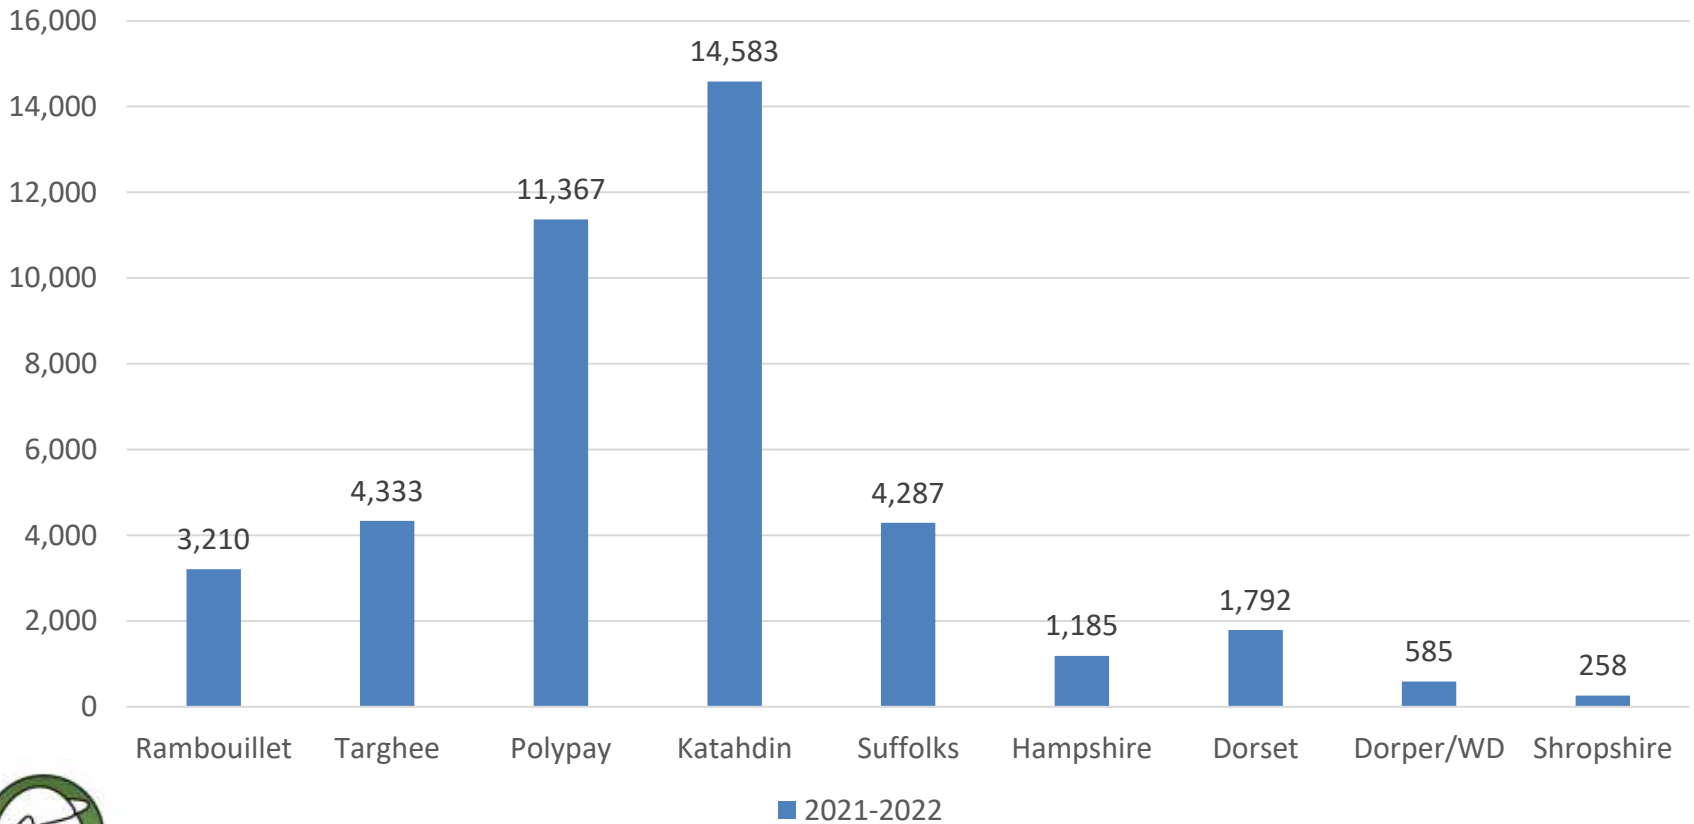

# 2022 Update

Total Database Counts

# 2022 Update

Total of 45,128 sheep  
in 2021-22 lambing

# 2022 Update

2021-22 Lambing