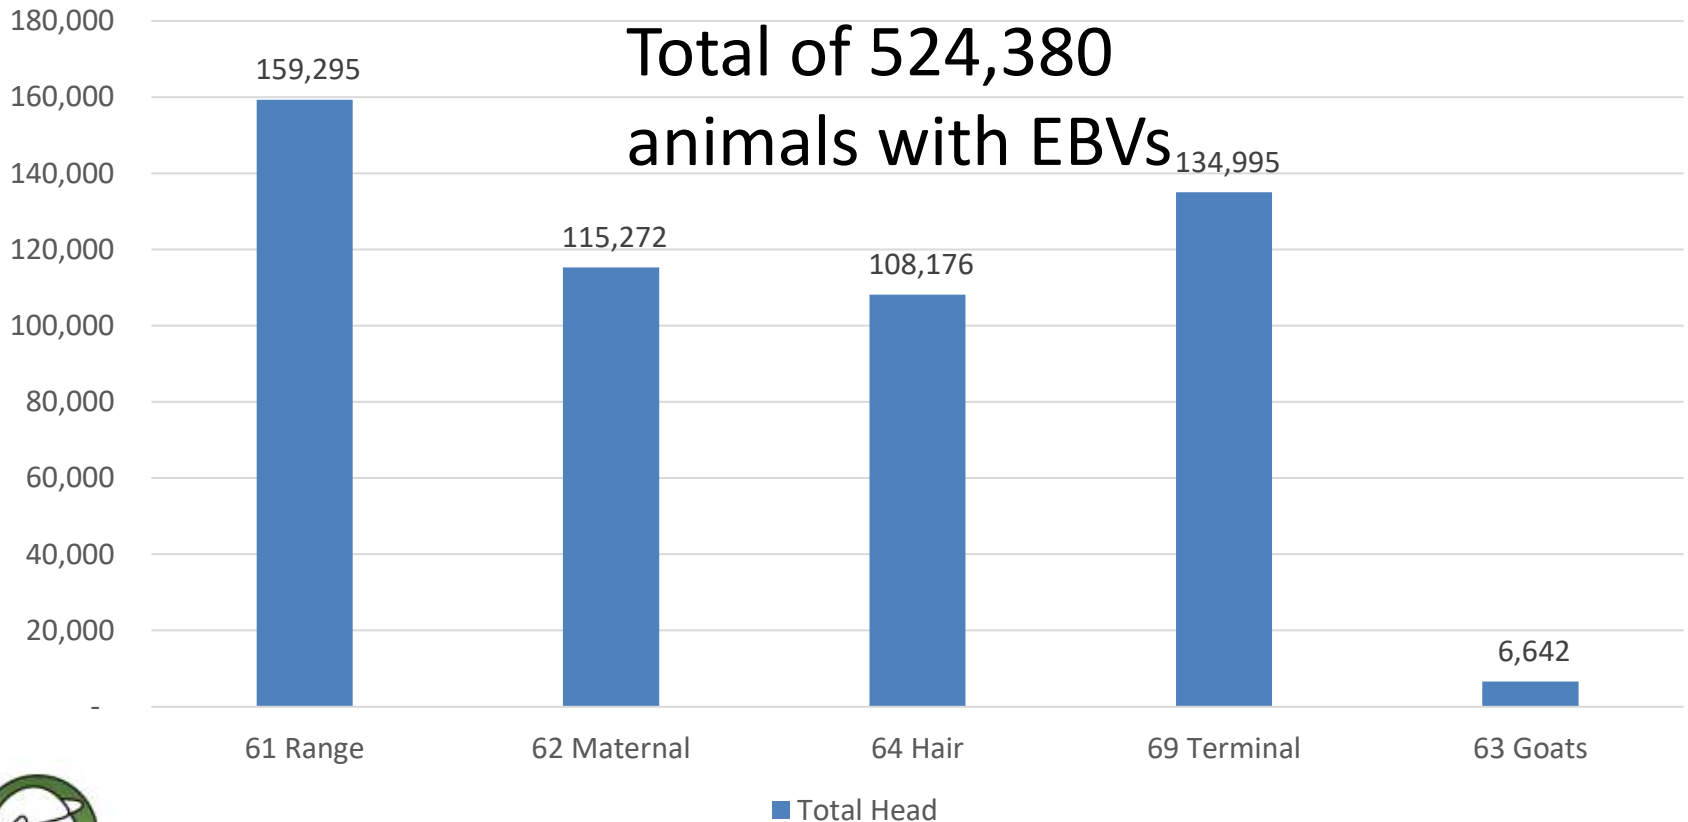

# 2023 Update

- Record-setting year for NSIP
  - Stats on breeds
  - New Technologies
  - Sales
  - Goals for 2023

America's  
GENETIC FOUNDATION  
FOR A PROFITABLE

Sheep  
INDUSTRY

# 2022 Update

Total Database Counts

# 2022 Update

Total of 45,128 sheep  
in 2021-22 lambing